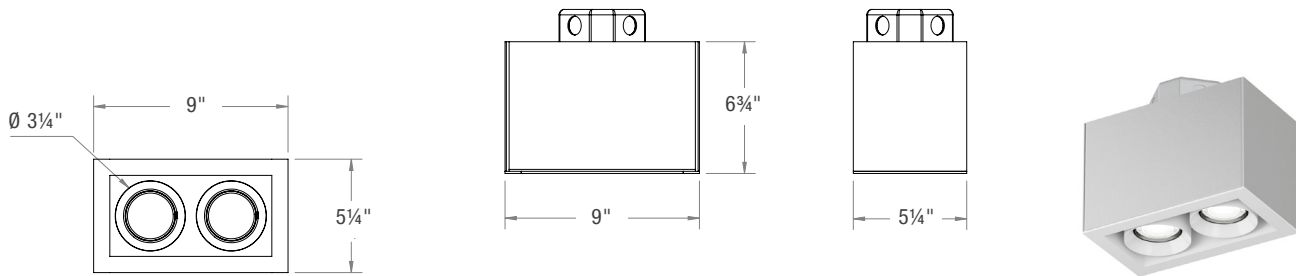

Downlight Adjustable Wall Wash

OPTICS

- S2-10-OPTIC-0** (10° Spot)
- S2-30-OPTIC-0** (30° Narrow Flood)
- S2-50-OPTIC-0** (50° Flood)

10° Spot 30° Narrow Flood 50° Flood

GYROSHIFT
MULTIPLES

**GYROSHIFT MULTIPLES
3" ADJUSTABLE FLUSH MOUNT**

PROJECT: _____

TYPE: _____

NOTE: _____

SPEC-00282 GYROSHIFT-MULTIPLES, 3", V-1.3, UPDATED 10/14/2022

S3, S3AF

ORDER MATRIX

HOUSING ORDER MATRIX (EXAMPLE: S3AF-1LFL-WT15S-00)

HOUSING SIZE	HOUSING TYPE	HOUSING FINISH	WATTS PER LIGHT	DRIVER	REV
S3AF-1L 1 Light Housing	FL (Flush Mount)	-ABL (Aegean Blue)	-10 (10W)	S (ERP, Universal Dim, Triac/ELV/0-10V 1% 120-277V) <i>Forward and reverse phase dimming at 120V only.</i>	-00
	FC (Flush Conduit)	-BB (Burnished Bronze)	-15 (15W)		
S3AF-2L 2 Light Housing		-BK (Gloss Black)	-20* (20W)	L3 (Lutron Hi-Lume® Fade-to-Black 1% 120-277V)	
		-BLU (Blue)			
S3AF-3L 3 Light Housing		-DVG (Dove Gray)	* Not available with Warm Dim.	EL2 (EldoLED 0-10V 1% 120-277V)	
		-FLG (Flannel Gray)			
S3AF-4L 4 Light Housing		-GA (Galvanized)			
		-GWT (Gloss White)			
		-LG (Lime Green)			
		-MB (Matte Black)			
		-MBL (Midnight Blue)			
		-PNA (Painted Natural Aluminum)			
		-PNC (Painted Natural Copper)			
		-RD (Red)			
		-SGR (Sage Green)			
		-SND (Sand)			
		-SS (Satin Silver)			
		-TBZ (Textured Bronze)			
		-TGP (Textured Graphite)			
		-TNG (Tangerine)			
		-TTL (Tahitian Teal)			
		-WT (Semi Gloss White)			
		-YEL (Yellow)			

LINE DRAWINGS

S3AF-1LFL 3" - 1 Light Flush Mount

S3AF-2LFL 3" - 2 Light Flush Mount

LINE DRAWINGS

S3AF-3LFL
3" - 3 Light
Flush Mount

S3AF-4LFL
3" - 4 Light Linear
Flush Mount

STANDARD FINISHES

ABL
Aegean Blue