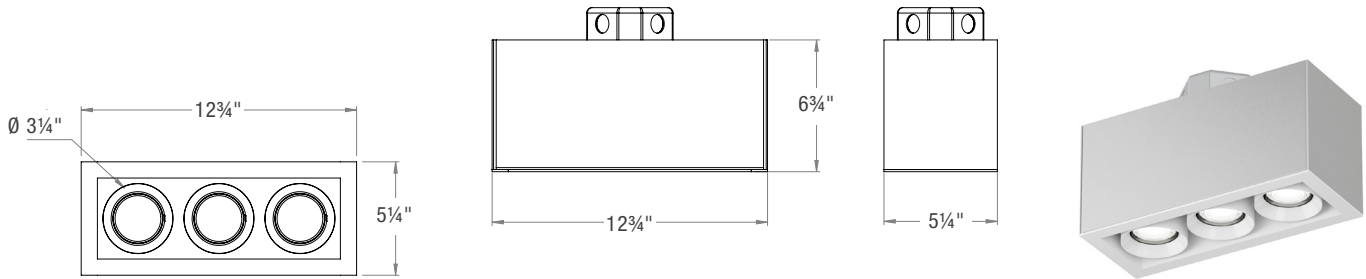

LINE DRAWINGS

S3AF-1LFL 3" - 1 Light Flush Mount

S3AF-2LFL 3" - 2 Light Flush Mount

LINE DRAWINGS

S3AF-3LFL
3" - 3 Light
Flush Mount

S3AF-4LFL
3" - 4 Light Linear
Flush Mount

STANDARD FINISHES

ABL
Aegean Blue