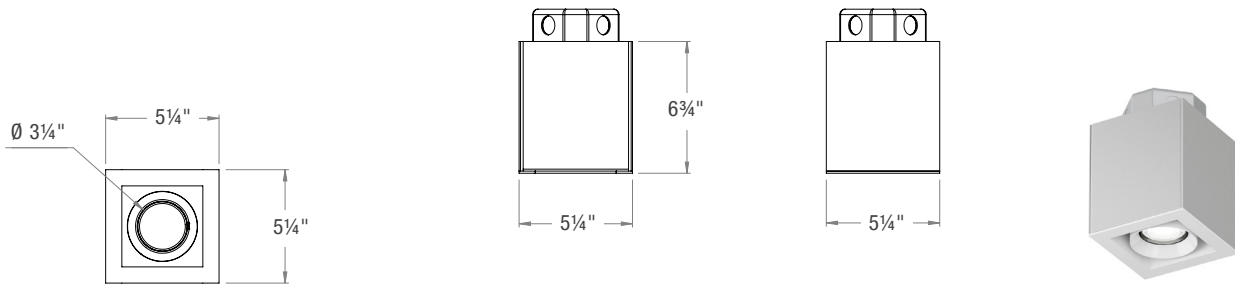

Downlight Adjustable Wall Wash

OPTICS

- S2-10-OPTIC-0** (10° Spot)
- S2-30-OPTIC-0** (30° Narrow Flood)
- S2-50-OPTIC-0** (50° Flood)

10° Spot 30° Narrow Flood 50° Flood

GYROSHIFT
MULTIPLES

**GYROSHIFT MULTIPLES
3" ADJUSTABLE FLUSH MOUNT**

PROJECT: _____

TYPE: _____

NOTE: _____

SPEC-00282 GYROSHIFT-MULTIPLES, 3", V-1.3, UPDATED 10/14/2022

S3, S3AF

ORDER MATRIX

HOUSING ORDER MATRIX (EXAMPLE: S3AF-1LFL-WT15S-00)

HOUSING SIZE	HOUSING TYPE	HOUSING FINISH	WATTS PER LIGHT	DRIVER	REV
S3AF-1L 1 Light Housing	FL (Flush Mount)	-ABL (Aegean Blue)	-10 (10W)	S (ERP, Universal Dim, Triac/ELV/0-10V 1% 120-277V) <i>Forward and reverse phase dimming at 120V only.</i>	-00
	FC (Flush Conduit)	-BB (Burnished Bronze)	-15 (15W)		
S3AF-2L 2 Light Housing		-BK (Gloss Black)	-20* (20W)	L3 (Lutron Hi-Lume® Fade-to-Black 1% 120-277V)	
		-BLU (Blue)			
S3AF-3L 3 Light Housing		-DVG (Dove Gray)	* Not available with Warm Dim.	EL2 (EldoLED 0-10V 1% 120-277V)	
		-FLG (Flannel Gray)			
S3AF-4L 4 Light Housing		-GA (Galvanized)			
		-GWT (Gloss White)			
		-LG (Lime Green)			
		-MB (Matte Black)			
		-MBL (Midnight Blue)			
		-PNA (Painted Natural Aluminum)			
		-PNC (Painted Natural Copper)			
		-RD (Red)			
		-SGR (Sage Green)			
		-SND (Sand)			
		-SS (Satin Silver)			
		-TBZ (Textured Bronze)			
		-TGP (Textured Graphite)			
		-TNG (Tangerine)			
		-TTL (Tahitian Teal)			
		-WT (Semi Gloss White)			
		-YEL (Yellow)			

LINE DRAWINGS

S3AF-1LFL 3" - 1 Light Flush Mount

S3AF-2LFL 3" - 2 Light Flush Mount

LINE DRAWINGS

S3AF-3LFL
3" - 3 Light
Flush Mount

S3AF-4LFL
3" - 4 Light Linear
Flush Mount

STANDARD FINISHES

ABL
Aegean Blue