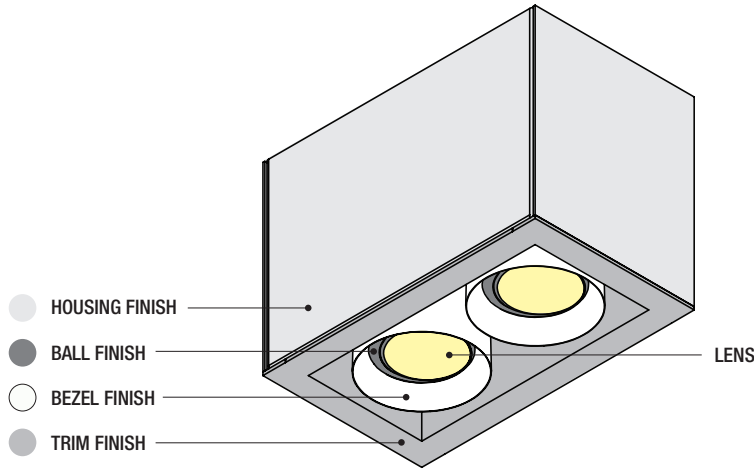

Under Trim:
Inside trim finish is always the same as the Flange finish.

FINISH

- **ABL** (Aegean Blue)
- **PNC** (Painted Natural Copper)
- **BB** (Burnished Bronze)
- **RD** (Red)
- **BK** (Gloss Black)
- **SGR** (Sage Green)
- **BLU** (Blue)
- **SND** (Sand)
- **DVG** (Dove Gray)
- **SS** (Satin Silver)
- **FLG** (Flannel Gray)
- **TBZ** (Textured Bronze)
- **GA** (Galvanized)
- **TGP** (Textured Graphite)
- **GWT** (Gloss White)
- **TNG** (Tangerine)
- **LG** (Lime Green)
- **TTL** (Tahitian Teal)
- **MB** (Matte Black)
- **WT** (Semi Gloss White)
- **MBL** (Midnight Blue)
- **YEL** (Yellow)
- **PNA** (Painted Natural Aluminum)

ORDER MATRIX

TRIM ORDER MATRIX (EXAMPLE: S3-1L-BKBKBK-279010-CLFR-00)

TRIM STYLE	BALL FINISH	BEZEL FINISH	TRIM FINISH	CCT	CRI	OPTIC	MEDIA 1	MEDIA 2	REV
S3-1L 1 Light	-ABL (Aegean Blue)	ABL	ABL	-27 (2700K)	90 (CRI)	-10 (10°)	-NL (No Lens)	-NL (No Lens)	-00
	-BB (Burnished Bronze)	BB	BB	-30 (3000K)			-CL (Clear Lens)	-CL (Clear Lens)	
S3-2L 2 Light	-BK (Gloss Black)	BK	BK	-35 (3500K)		-50 (50°)	-FR (Frosted)	-FR (Frosted)	
	-BLU (Blue)	BLU	BLU	-40 (4000K)			-MP (Solite)	-MP (Solite)	
S3-3L 3 Light	-DVG (Dove Gray)	DVG	DVG	-WD* (Warm Dim)			-LS (Linear Spread)	-LS (Linear Spread)	
	-FLG (Flannel Gray)	FLG	FLG	*WD available with 10W or 15W options only.			-HEX (Hex Cell)	Holds 1 Media only when HEX or WW selected.	
S3-4L 4 Light Linear	-GA (Galvanized)	GA	GA				-WW (Wall Wash)		
	-GWT (Gloss White)	GWT	GWT						
	-LG (Lime Green)	LG	LG						
	-MB (Matte Black)	MB	MB						
	-MBL (Midnight Blue)	MBL	MBL						
	-PNA (Painted Natural Aluminum)	PNA	PNA						
	-PNC (Painted Natural Copper)	PNC	PNC						
	-RD (Red)	RD	RD						
	-SGR (Sage Green)	SGR	SGR						
	-SND (Sand)	SND	SND						
	-SS (Satin Silver)	SS	SS						
	-TBZ (Textured Bronze)	TBZ	TBZ						
	-TGP (Textured Graphite)	TGP	TGP						
	-TNG (Tangerine)	TNG	TNG						
	-TTL (Tahitian Teal)	TTL	TTL						
	-WT (Semi Gloss White)	WT	WT						
	-YEL (Yellow)	YEL	YEL						

MEDIA

- **S2-Lens-CL-0** (Clear Lens)
- **S2-Lens-FR-0** (Frosted Lens)
- **S2-Lens-MP-0** (Solite Lens)
- **S2-Lens-LS-0** (Linear Spread)
- **S2-Lens-HEX-0*** (Hex Louver)
- **S2-Lens-WW-0*** (Wall Wash)

BEAM SPREADS

Downlight   Adjustable   Wall Wash

OPTICS

- **S2-10-OPTIC-0** (10° Spot)
- **S2-30-OPTIC-0** (30° Narrow Flood)
- **S2-50-OPTIC-0** (50° Flood)

10° Spot   30° Narrow Flood   50° Flood