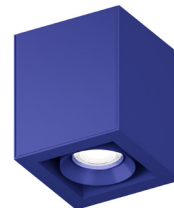

MBL
Midnight Blue