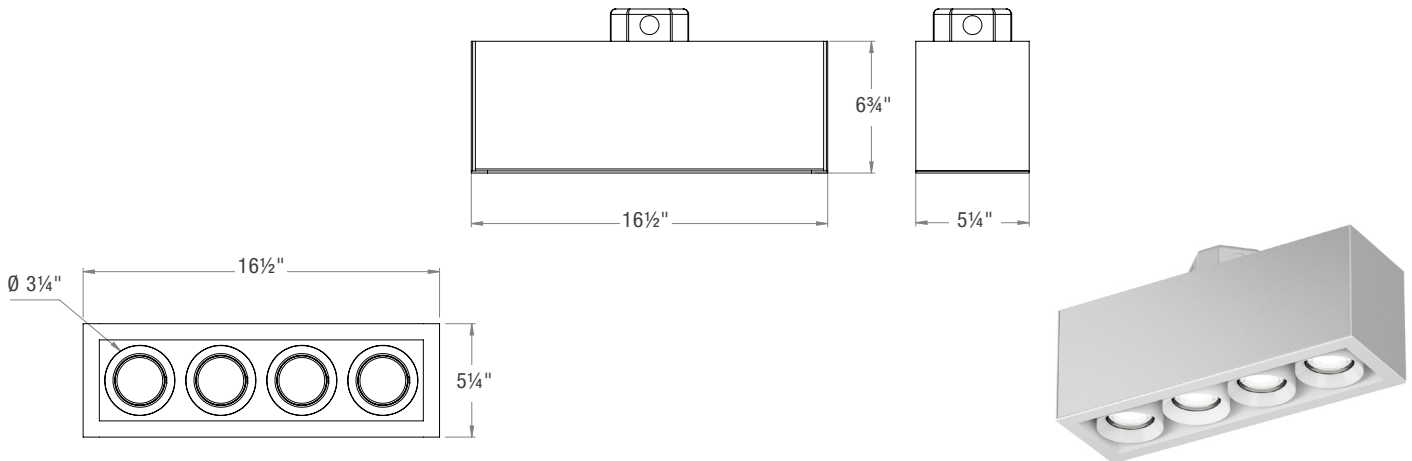

LINE DRAWINGS

S3AF-1LFL 3" - 1 Light Flush Mount

S3AF-2LFL 3" - 2 Light Flush Mount

LINE DRAWINGS

S3AF-3LFL
3" - 3 Light
Flush Mount

S3AF-4LFL
3" - 4 Light Linear
Flush Mount

STANDARD FINISHES

ABL
Aegean Blue